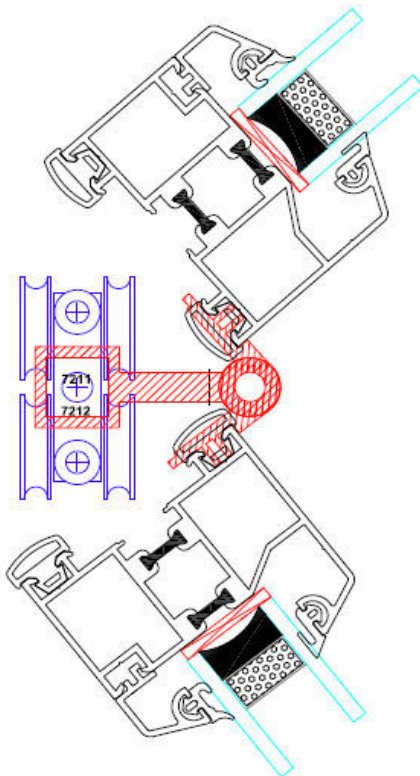

Black

MILLWORK CO., INC.

Introduction of the NEW Aluminium / Narrow Profile Laminated Timber Bi-Fold Door Range.

Quality as Standard, Not an Option.

With offerings of 70mm & 45mm Aluminium Profiles.
Or 70mm Aluminium profile with wood clad interiors.

Alternatively 68 mm Narrow Profile Laminated Oak
and Pine.

Doors can be supplied fully finished in White as stan-
dard RAL 9016, with options for RAL colour variations.
Aluminium is powder coated and timber is sprayed.
Also units can be stained / lacquer finished.

Units are Glazed as standard with Warm Edge Spacer
and Pilkington Toughened Low E Argon Gas Fill
28mm Double Glazing with 70mm Aluminium, or
24mm with Laminated Timber, or 20mm with 45mm
Aluminium profile.