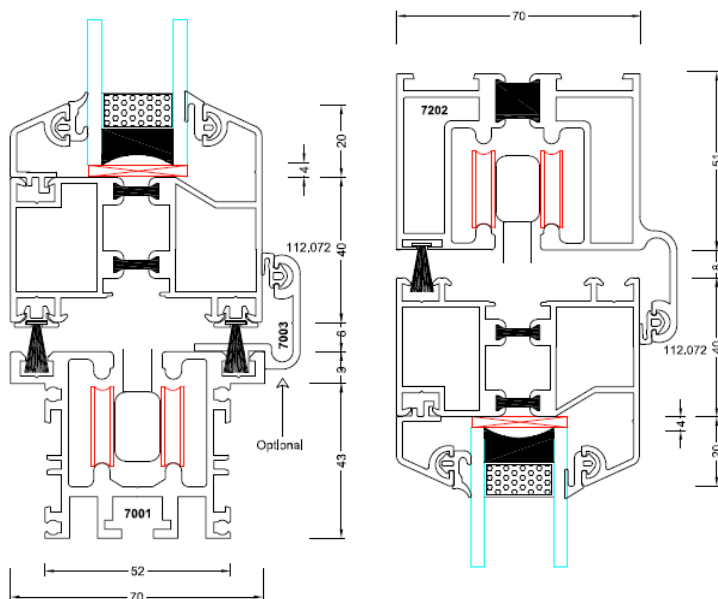

Furniture

Can be supplied Polished Chrome, Satin Nickel, Gold, White and Black.

Key Locks available